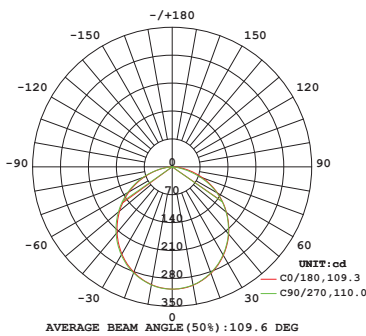

VIG3 ILLUSION INTERIOR GRILLE

FEATURES

- Ø150mm duct
- Paintable fascia
- Aluminium frame
- Wall/ceiling mounting options

CODE	VIG3
Grille Colour	Black
Grille Material	Aluminium, Steel, Fibre Plaster, ABS
Grille Finish	Matte
Grille Insert Colour	White
FITTING DIMENSIONS	
Duct Size	150mm
Overall Unit Weight	~2.2kg
Overall Height	330mm
Overall Width	330mm
Overall Depth	123mm
Cutout Size	268mm x 268mm

VIG3L ILLUSION ILLUMINATED INTERIOR GRILLE

FEATURES

- Ø150mm duct
- Paintable fascia
- Aluminium frame
- Dimmable

Luminous Intensity Distribution Diagrams

VIG3L (3000K)

VIG3L (4000K)

VIG3L (5700K)

VIG3L	
Grille Type	Flush Square Illuminated
Grille Material	Aluminium, Steel, Fiber Plaster, ABS
Grille Colour	Light: Frosted White
Power	10W
Colour Temperature	3000/4000/5700K
CRI	80+
Dimming	Yes (TRIAC Dimming 8-100%)
Flicker Free	No
IP Rating	IP44 (Light), IP20 (Driver)
Approvals & Certificates	SAA (Driver)
IC-F/ IC-4 Tested	IC-F
Lumen Output	780-850lm
Efficacy	82-90lm/W
Beam Angle	120°
Class	Class 2
Operating Temperature	-20~ to +45°C
Input Voltage	200-240V AC
Overall Size (HxWxD)	330x330x123mm
Duct Size	Ø 150mm
Cut-out Size	268 x 268mm

VIG3W ILLUSION INTERIOR WOODEN TILE GRILLE

FEATURES

- Ø150mm duct
- Customizable wooden fascia
- Aluminium frame
- Wall/ceiling mounting options

VIG3W	
Grille Colour	Black
Grille Material	Aluminium, Steel, ABS
Grille Finish	Matte
Grille Insert Colour	N/A
FITTING DIMENSIONS	
Duct Size	150mm
Overall Unit Weight	~1.2kg
Overall Height	250mm
Overall Width	250mm
Overall Depth	132mm
Cutout Size	251mm x 251mm