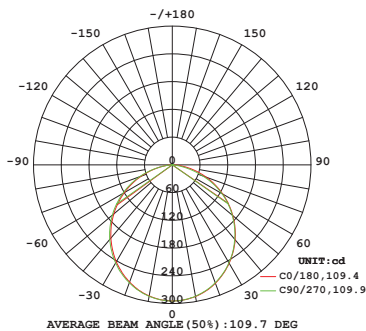

VIG3L ILLUSION ILLUMINATED INTERIOR GRILLE

FEATURES

- Ø150mm duct
- Paintable fascia
- Aluminium frame
- Dimmable

Luminous Intensity Distribution Diagrams

VIG3L (3000K)

VIG3L (4000K)

VIG3L (5700K)

VIG3L	
Grille Type	Flush Square Illuminated
Grille Material	Aluminium, Steel, Fiber Plaster, ABS
Grille Colour	Light: Frosted White
Power	10W
Colour Temperature	3000/4000/5700K
CRI	80+
Dimming	Yes (TRIAC Dimming 8-100%)
Flicker Free	No
IP Rating	IP44 (Light), IP20 (Driver)
Approvals & Certificates	SAA (Driver)
IC-F/ IC-4 Tested	IC-F
Lumen Output	780-850lm
Efficacy	82-90lm/W
Beam Angle	120°
Class	Class 2
Operating Temperature	-20~ to +45°C
Input Voltage	200-240V AC
Overall Size (HxWxD)	330x330x123mm
Duct Size	Ø 150mm
Cut-out Size	268 x 268mm

VIG3W ILLUSION INTERIOR WOODEN TILE GRILLE

FEATURES

- Ø150mm duct
- Customizable wooden fascia
- Aluminium frame
- Wall/ceiling mounting options

VIG3W	
Grille Colour	Black
Grille Material	Aluminium, Steel, ABS
Grille Finish	Matte
Grille Insert Colour	N/A
FITTING DIMENSIONS	
Duct Size	150mm
Overall Unit Weight	~1.2kg
Overall Height	250mm
Overall Width	250mm
Overall Depth	132mm
Cutout Size	251mm x 251mm