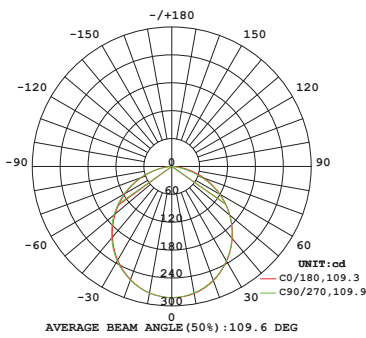

VIG3 ILLUSION INTERIOR GRILLE

FEATURES

- Ø150mm duct
- Paintable fascia
- Aluminium frame
- Wall/ceiling mounting options

CODE	VIG3
Grille Colour	Black
Grille Material	Aluminium, Steel, Fibre Plaster, ABS
Grille Finish	Matte
Grille Insert Colour	White
FITTING DIMENSIONS	
Duct Size	150mm
Overall Unit Weight	~2.2kg
Overall Height	330mm
Overall Width	330mm
Overall Depth	123mm
Cutout Size	268mm x 268mm

VIG3L ILLUSION ILLUMINATED INTERIOR GRILLE

FEATURES

- Ø150mm duct
- Paintable fascia
- Aluminium frame
- Dimmable

Luminous Intensity Distribution Diagrams

VIG3L (3000K)

VIG3L (4000K)

VIG3L (5700K)

VIG3L	
Grille Type	Flush Square Illuminated
Grille Material	Aluminium, Steel, Fiber Plaster, ABS
Grille Colour	Light: Frosted White
Power	10W
Colour Temperature	3000/4000/5700K
CRI	80+
Dimming	Yes (TRIAC Dimming 8-100%)
Flicker Free	No
IP Rating	IP44 (Light), IP20 (Driver)
Approvals & Certificates	SAA (Driver)
IC-F/ IC-4 Tested	IC-F
Lumen Output	780-850lm
Efficacy	82-90lm/W
Beam Angle	120°
Class	Class 2
Operating Temperature	-20~ to +45°C
Input Voltage	200-240V AC
Overall Size (HxWxD)	330x330x123mm
Duct Size	Ø 150mm
Cut-out Size	268 x 268mm

VIG3W ILLUSION INTERIOR WOODEN TILE GRILLE

FEATURES

- Ø150mm duct
- Customizable wooden fascia
- Aluminium frame
- Wall/ceiling mounting options

VIG3W	
Grille Colour	Black
Grille Material	Aluminium, Steel, ABS
Grille Finish	Matte
Grille Insert Colour	N/A
FITTING DIMENSIONS	
Duct Size	150mm
Overall Unit Weight	~1.2kg
Overall Height	250mm
Overall Width	250mm
Overall Depth	132mm
Cutout Size	251mm x 251mm