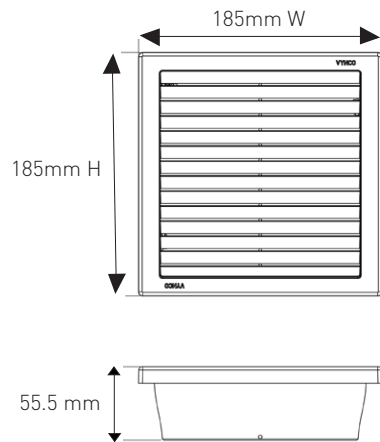

Bird Prevention

Designed to prevent bird ingress into cowl.

Cowl Shape

Base and cowl combine to create positive water run-off angles ensuring water is expelled from the open areas and will not pool.

DIMENSIONS

Cowl Grille

Fixed Square Grille

Round Grille

REACHER COWL GRILLE

Code	Colour	Duct Size	Grille Type
VGR150CW	White	Ø 150mm	Cowl grille
VGR150CB	Black	Ø 150mm	Cowl grille

REACHER ROUND GRILLE

Code	Colour	Duct Size	Grille Type
VGR150RW	White	Ø 150mm	Round grille
VGR150RB	Black	Ø 150mm	Round grille

REACHER FIXED SQUARE GRILLE

Code	Colour	Duct Size	Grille Type
VGR150FW	White	Ø 150mm	Fixed square
VGR150FB	Black	Ø 150mm	Fixed square

VYNCO

Auckland

9 Levene Place, Mt Wellington, Auckland 1061
PO Box 12 249, Penrose, Auckland 1642
P (+64) 9 525 6051 F (+64) 9 525 5799
E sales@vynco.co.nz