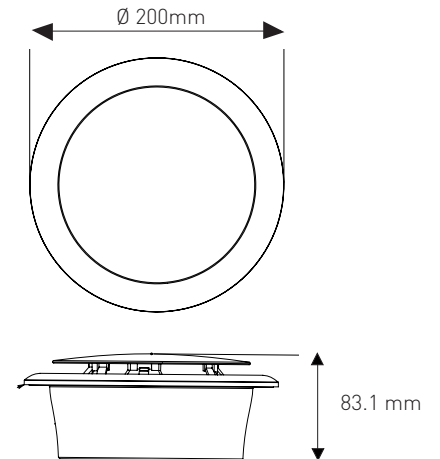

Bird Prevention

Designed to prevent bird ingress into cowl.

Cowl Shape

Base and cowl combine to create positive water run-off angles ensuring water is expelled from the open areas and will not pool.

DIMENSIONS

Cowl Grille

Fixed Square Grille

Round Grille

REACHER COWL GRILLE

Code	Colour	Duct Size	Grille Type
VGR150CW	White	Ø 150mm	Cowl grille
VGR150CB	Black	Ø 150mm	Cowl grille

REACHER ROUND GRILLE

Code	Colour	Duct Size	Grille Type
VGR150RW	White	Ø 150mm	Round grille
VGR150RB	Black	Ø 150mm	Round grille

REACHER FIXED SQUARE GRILLE

Code	Colour	Duct Size	Grille Type
VGR150FW	White	Ø 150mm	Fixed square
VGR150FB	Black	Ø 150mm	Fixed square

VYNCO

Auckland

9 Levene Place, Mt Wellington, Auckland 1061
PO Box 12 249, Penrose, Auckland 1642
P (+64) 9 525 6051 F (+64) 9 525 5799
E sales@vynco.co.nz