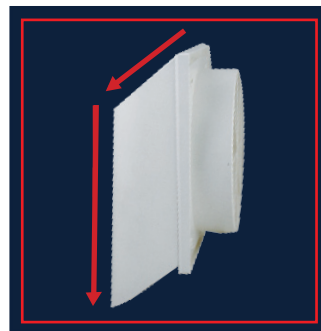

No flapping noises to bother the end user.

Allows free-flow air out, but stops draughts coming back in.

Suits different installations

Reduced spigot length for back-to-back installation with a through wall fan.

Square base allows for accurate scribing on weatherboard, linear and rough wall surfaces.

Single, slotted orientation base

Angle slotted mounting positions allow the product to be rotated slightly before final tightening to ensure a straight square finish.

Bird Prevention

Designed to prevent bird ingress into cowl.

Cowl Shape

Base and cowl combine to create positive water run-off angles ensuring water is expelled from the open areas and will not pool.

DIMENSIONS