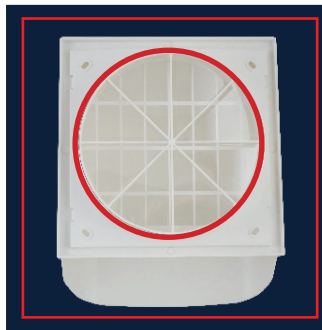

INTRODUCING THE REACHER GRILLES

Reacher Cowl Grille

UV Stable

Holds uniformity and colour when exposed to UV.

Unique design aesthetic, modern finish that is registered with IPONZ.

Silent back-draught shutter

No flapping noises to bother the end user.

Allows free-flow air out, but stops draughts coming back in.

Suits different installations

Reduced spigot length for back-to-back installation with a through wall fan.

Square base allows for accurate scribing on weatherboard, linear and rough wall surfaces.

Single, slotted orientation base

Angle slotted mounting positions allow the product to be rotated slightly before final tightening to ensure a straight square finish.

Bird Prevention

Designed to prevent bird ingress into cowl.

Cowl Shape

Base and cowl combine to create positive water run-off angles ensuring water is expelled from the open areas and will not pool.

DIMENSIONS