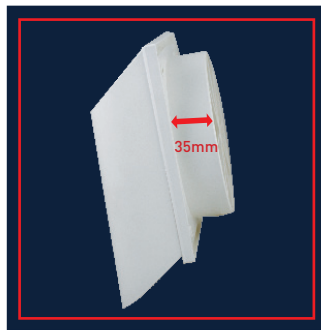

INTRODUCING THE REACHER GRILLES

Reacher Cowl Grille

UV Stable

Holds uniformity and colour when exposed to UV.

Unique design aesthetic, modern finish that is registered with IPONZ.

Silent back-draught shutter

No flapping noises to bother the end user.

Allows free-flow air out, but stops draughts coming back in.

Suits different installations

Reduced spigot length for back-to-back installation with a through wall fan.

Square base allows for accurate scribing on weatherboard, linear and rough wall surfaces.

Single, slotted orientation base

Angle slotted mounting positions allow the product to be rotated slightly before final tightening to ensure a straight square finish.

Cowl Grille

Fixed Square Grille

Round Grille

REACHER COWL GRILLE

Code	Colour	Duct Size	Grille Type
VGR150CW	White	Ø 150mm	Cowl grille
VGR150CB	Black	Ø 150mm	Cowl grille

REACHER ROUND GRILLE

Code	Colour	Duct Size	Grille Type
VGR150RW	White	Ø 150mm	Round grille
VGR150RB	Black	Ø 150mm	Round grille