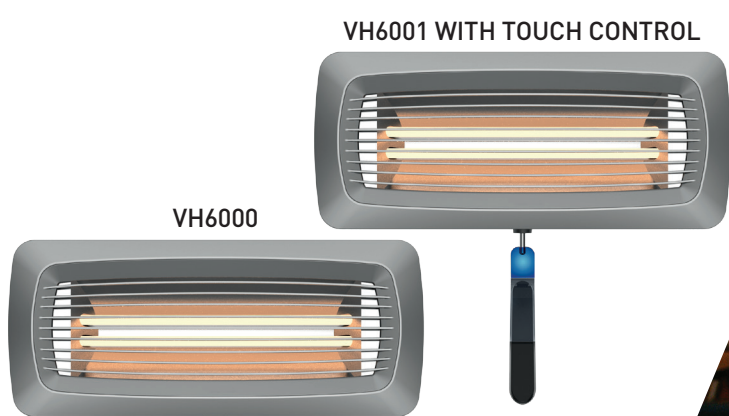

SIMPLY TOUCH THE HANDLE TO SELECT THE HEAT SETTING